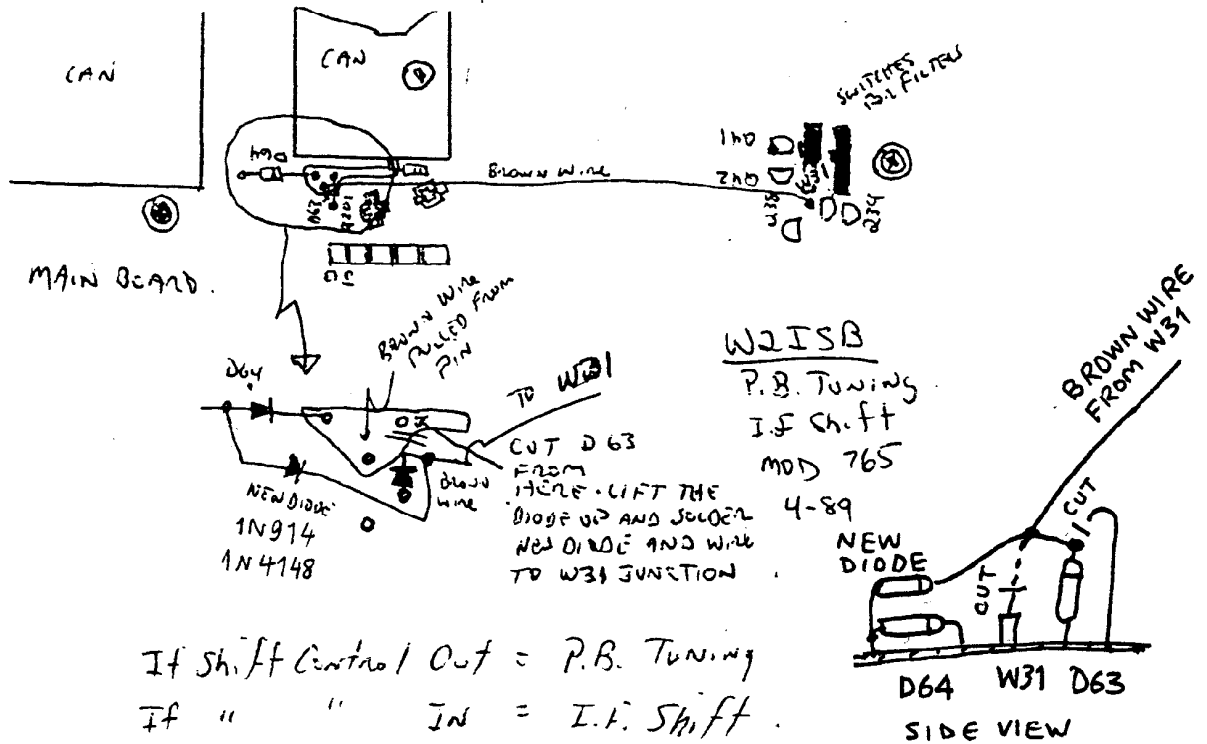

# ICOM IC-765 Passband Tuning/Out of Band Transmit Mods

If Shift Control Out = P.B. Tuning  
If " " IN = I.F. Shift

(THE DIFFERENCE IS AMAZING! IN THE I.F. SHIFT MODE YOU ARE COMPLETELY BYPASSING YOUR 9.0 MEG FILTERING!)

## IC-765 OUT of band transmit & tuner mod

- W2ISB  
6-2-89
- 1) Remove all power and leads
  - 2) Remove top and bottom covers
  - 3) From bottom side look IN AT THE MATRIX BOARD WHICH IS NEXT TO THE FRONT PANEL
  - 4) Find Diodes D50, D51, D52, D53, D54, D55
  - 5) CUT ONE LEG OF D53
  - 6) REVERSE STEPS 2 AND 1. POWER UP AND TRY TO STAY LEGAL!